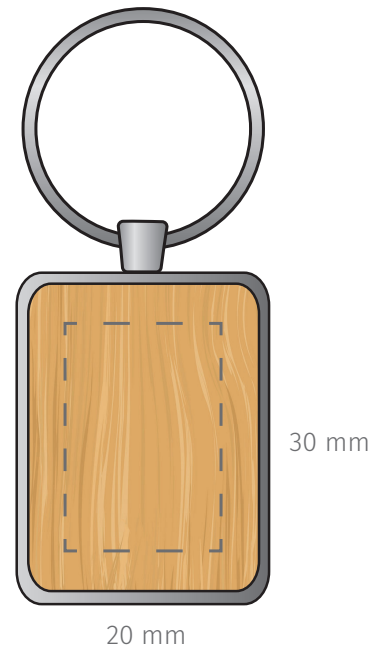

TEMPLATE:
■ RICHMOND RECTANGULAR KEYPRING

Item shown at 100% actual size when viewed on A4 paper

BRANDING - Pad, Engrave

Max branding area 20 x 30mm